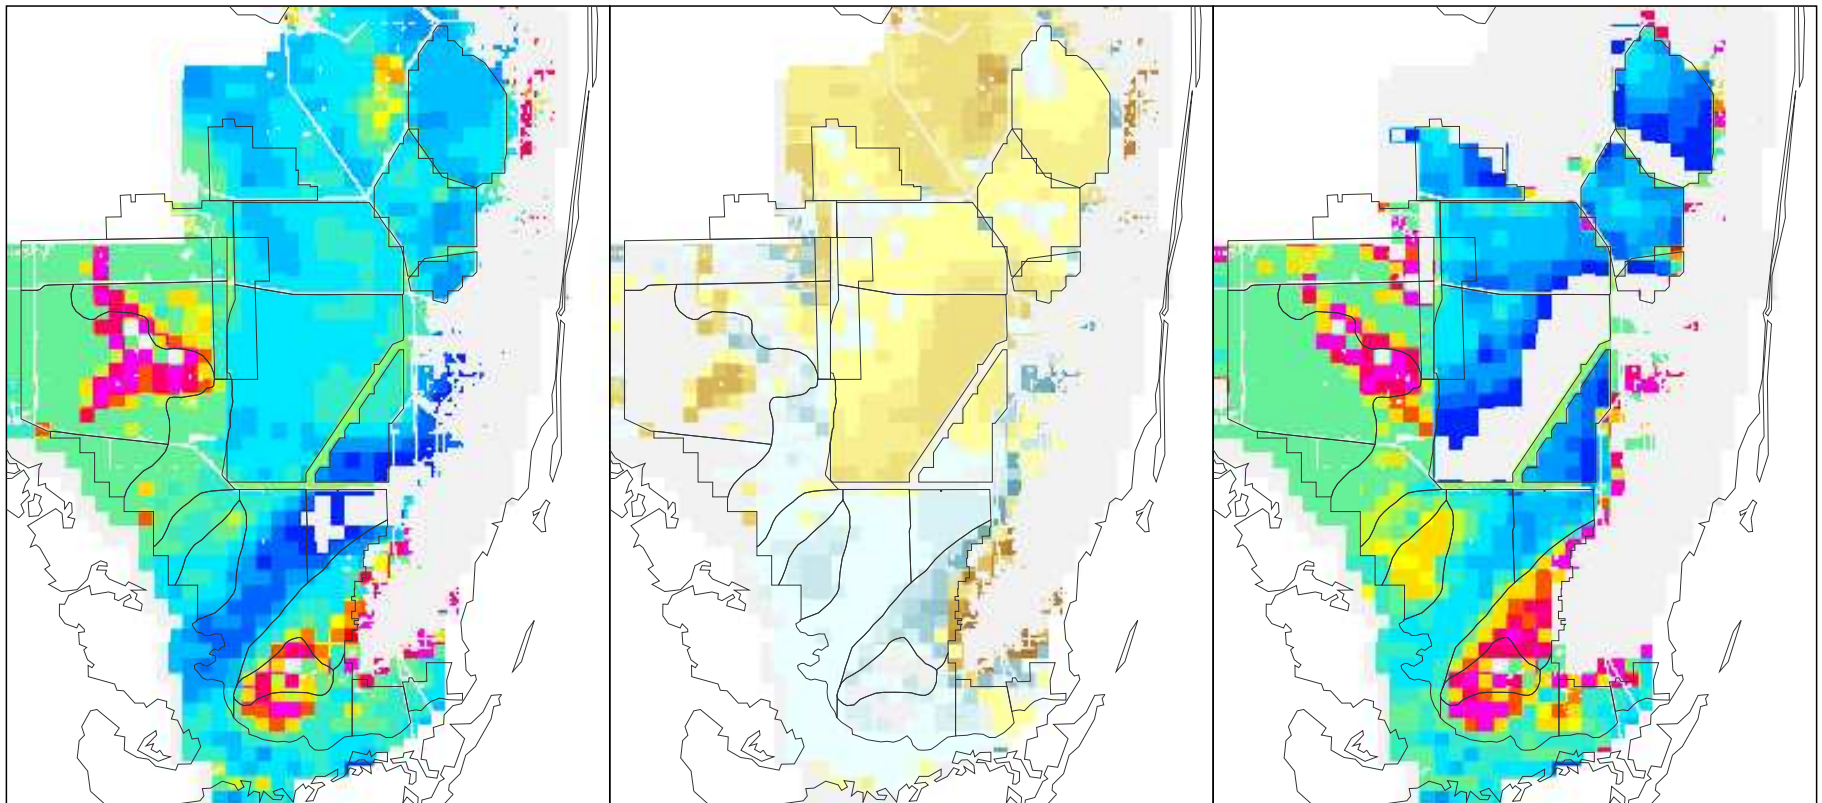

NSM Ver 4.6F

NSM Ver 4.6F – 2000B1 (2 mile)

2000B1 (2 mile)

Breeding Potential Index Value

Difference Legend

### White-tailed Deer Breeding Potential for the Year 1966