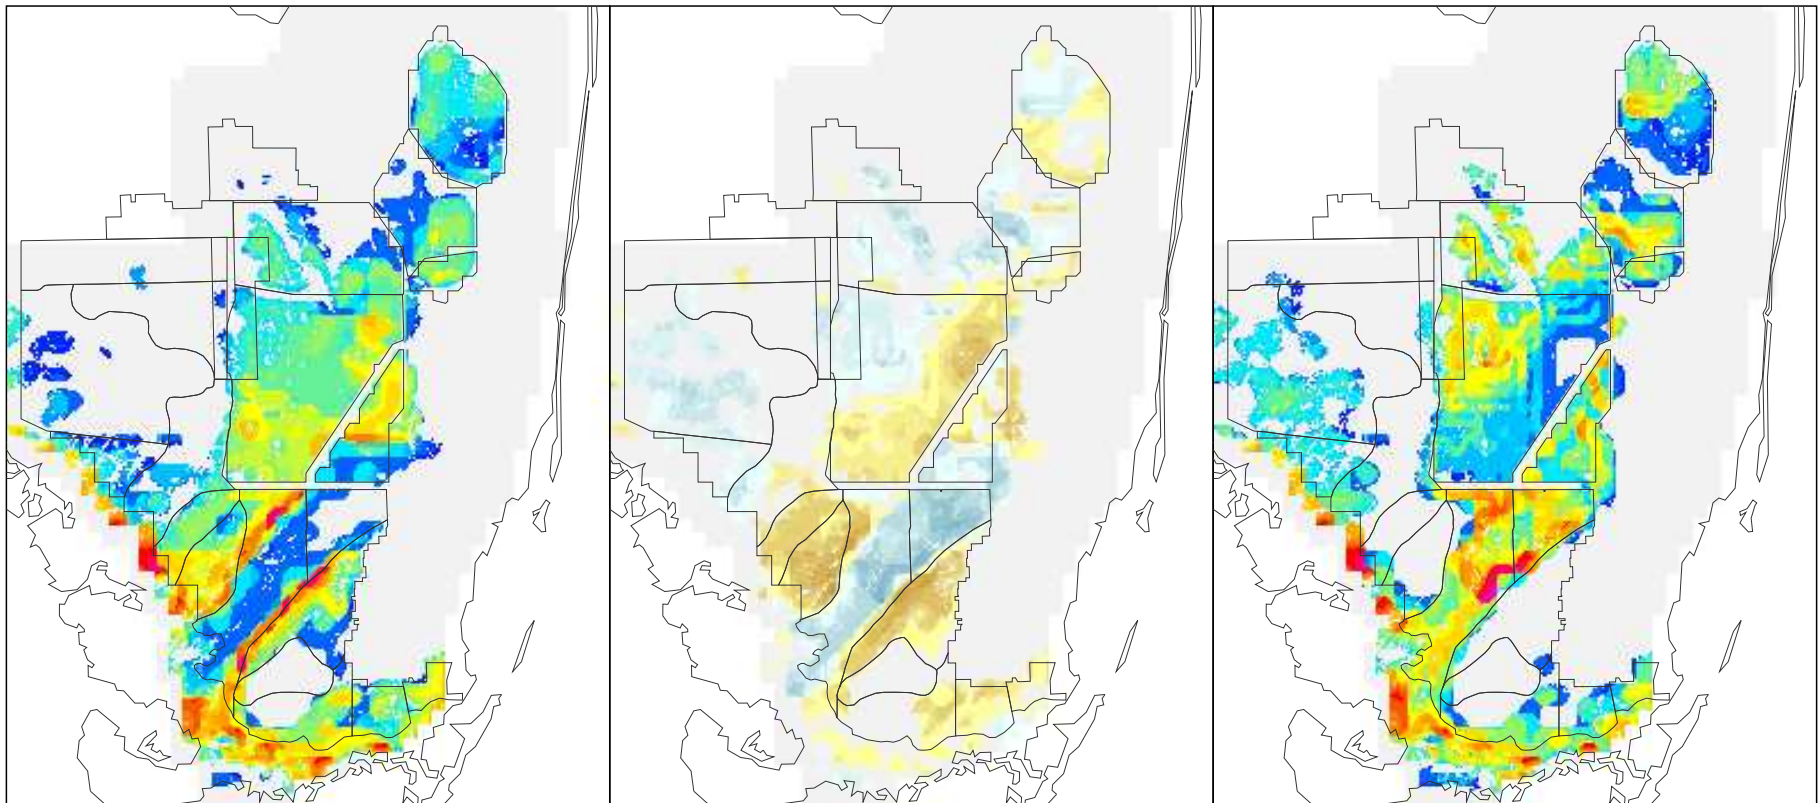

NSM Ver 4.6F

NSM Ver 4.6F – 2000B1 (2 mile)

2000B1 (2 mile)

Foraging Condition Index Value

Difference Legend

Short Legged Wading Bird Foraging Condition for the Year 1965