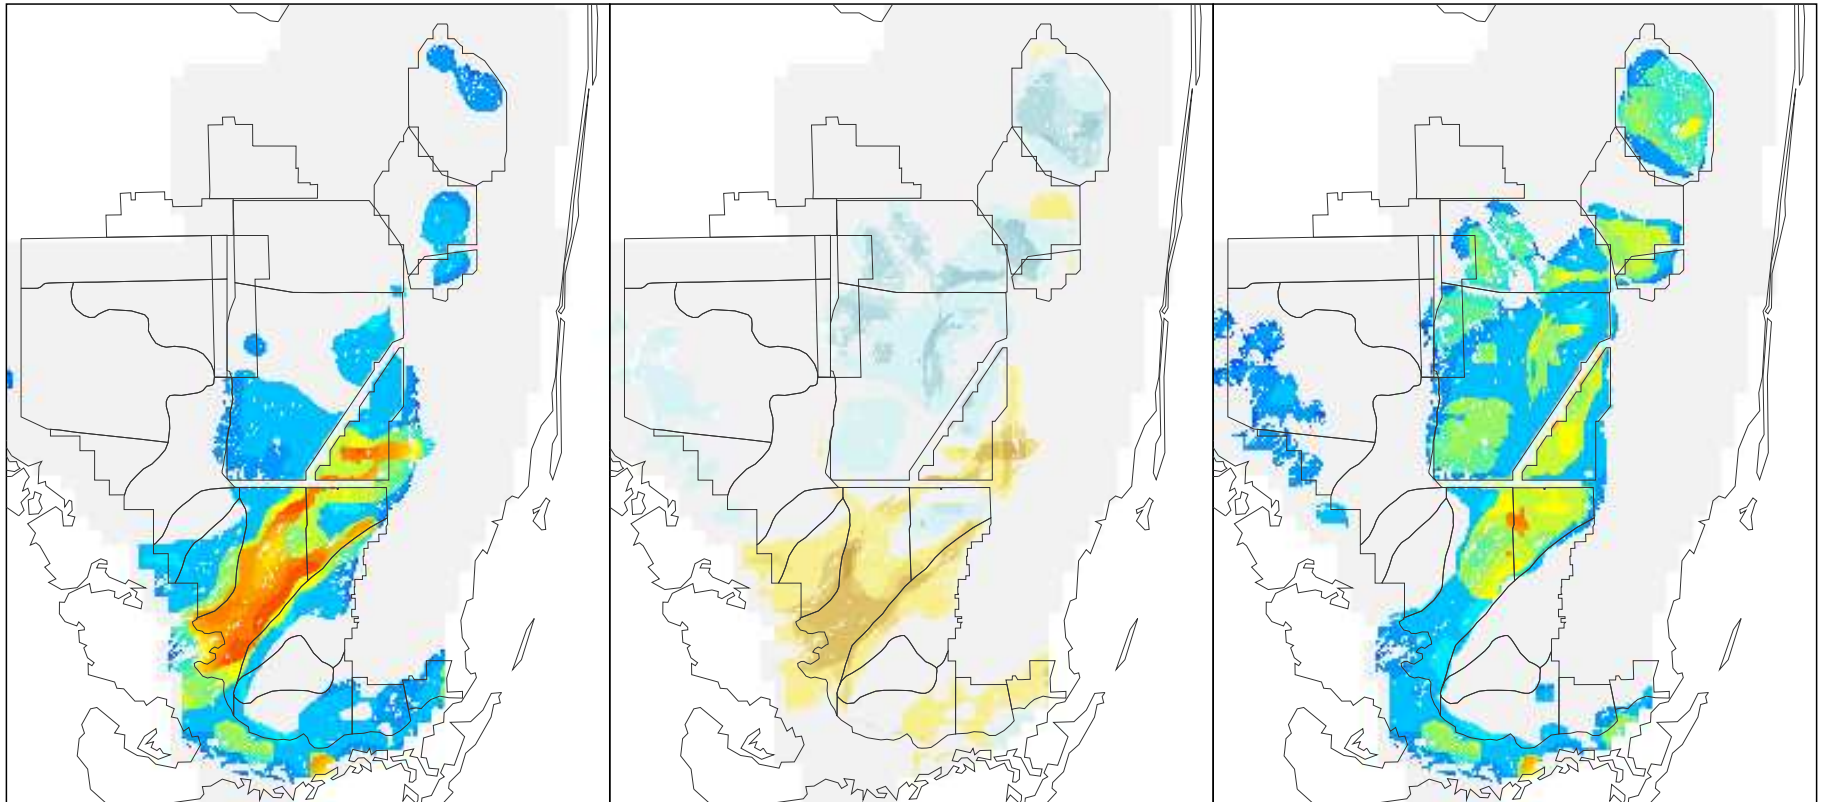

NSM Ver 4.6F

NSM Ver 4.6F – 2000B1 (2 mile)

2000B1 (2 mile)

Foraging Condition Index Value

Difference Legend

### Long Legged Wading Bird Foraging Condition for the Year 1965